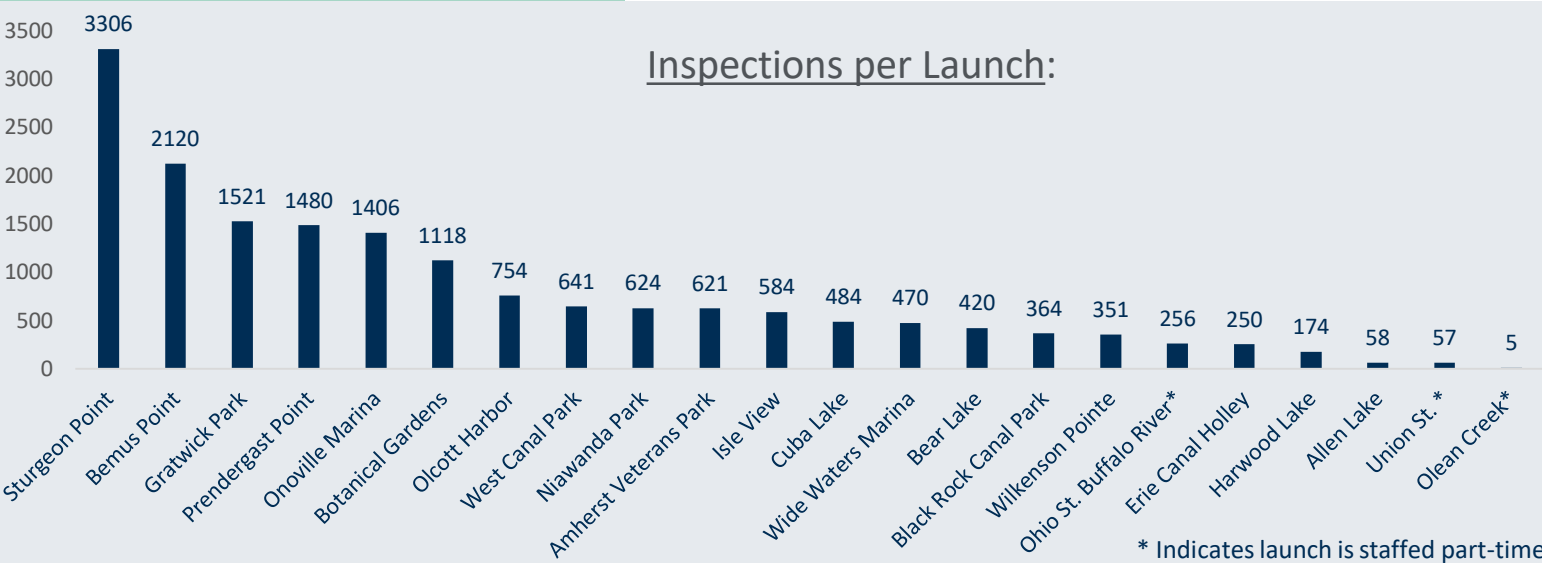

Watercraft Inspection Steward Program

2019 Data Report

The WNY PRISM Watercraft Inspection Steward Program has 20 stewards throughout western New York stationed at 22 different launches. The stewards perform voluntary watercraft inspections to remove visible aquatic plants and animals from all types of watercraft. They work Thursday-Sunday from Memorial Day until Labor Day.

Total Interactions
39,697

Total Inspections
17,065

95% Acceptance Rate

Were Any AIS Spread Prevention Measures Taken:

Previous Contact with a Boat Steward:

■ Yes ■ No ■ Boater Doesn't Know ■ Not Asked

Inspections per Launch:

* Indicates launch is staffed part-time

Total Invasive Species Removed
1,843

- Eurasian Watermilfoil: 952
- Curly Leaf Pondweed: 749
- Zebra Mussel: 112
- Quagga Mussel: 27
- European Frogbit: 1
- Spiny/Fishhook Waterflea: 1
- Water Chestnut: 1