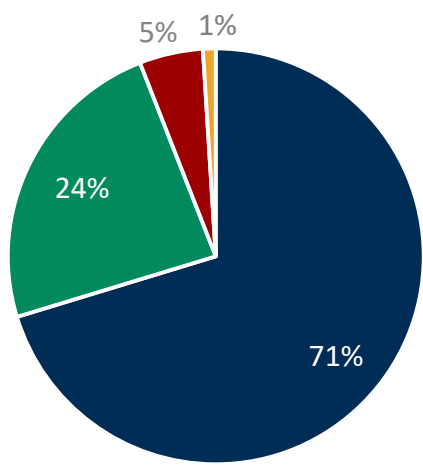

Watercraft Inspection Steward Program

2019 Data Report

The WNY PRISM Watercraft Inspection Steward Program has 20 stewards throughout western New York stationed at 22 different launches. The stewards perform voluntary watercraft inspections to remove visible aquatic plants and animals from all types of watercraft. They work Thursday-Sunday from Memorial Day until Labor Day.

Total Interactions
39,697

Total Inspections
17,065

95% Acceptance Rate

Were Any AIS Spread Prevention Measures Taken:

Previous Contact with a Boat Steward:

■ Yes ■ No ■ Boater Doesn't Know ■ Not Asked

Inspections per Launch:

* Indicates launch is staffed part-time

Total Invasive Species Removed
1,843

- Eurasian Watermilfoil: 952
- Curly Leaf Pondweed: 749
- Zebra Mussel: 112
- Quagga Mussel: 27
- European Frogbit: 1
- Spiny/Fishhook Waterflea: 1
- Water Chestnut: 1