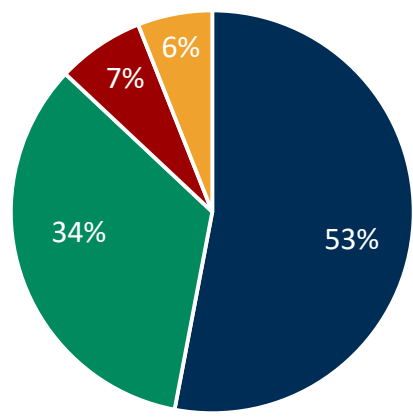

Watercraft Inspection Steward Program

2019 Data Report

The WNY PRISM Watercraft Inspection Steward Program has 20 stewards throughout western New York stationed at 22 different launches. The stewards perform voluntary watercraft inspections to remove visible aquatic plants and animals from all types of watercraft. They work Thursday-Sunday from Memorial Day until Labor Day.

Total Interactions
39,697

Total Inspections
17,065

95% Acceptance Rate

Were Any AIS Spread Prevention Measures Taken:

Previous Contact with a Boat Steward:

■ Yes ■ No ■ Boater Doesn't Know ■ Not Asked

Inspections per Launch:

* Indicates launch is staffed part-time

Total Invasive Species Removed
1,843

- Eurasian Watermilfoil: 952
- Curly Leaf Pondweed: 749
- Zebra Mussel: 112
- Quagga Mussel: 27
- European Frogbit: 1
- Spiny/Fishhook Waterflea: 1
- Water Chestnut: 1