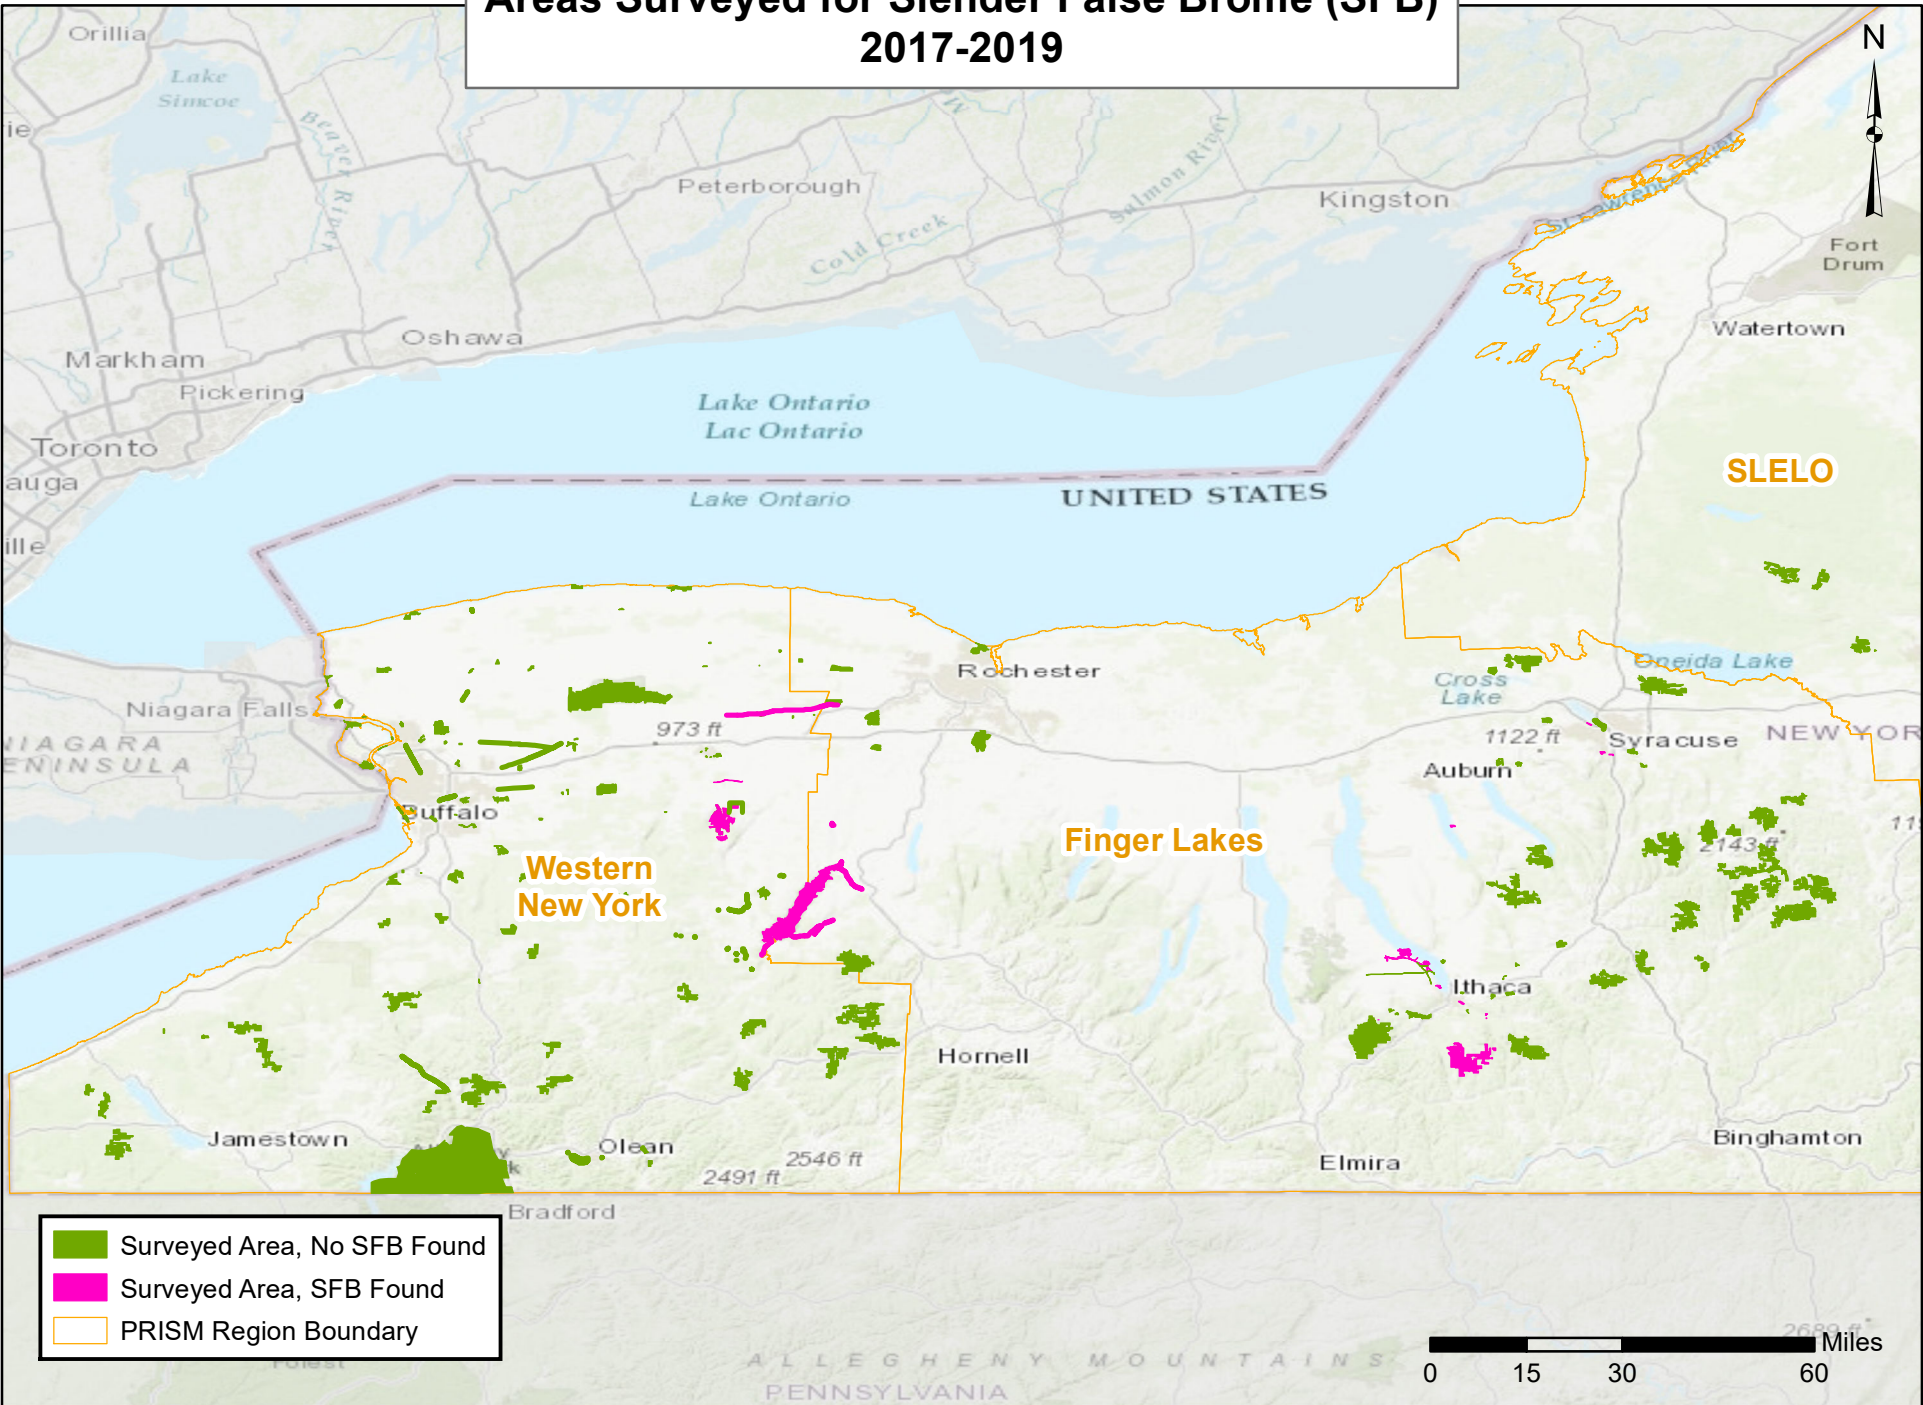

Areas Surveyed for Slender False Brome (SFB) 2017-2019

- Surveyed Area, No SFB Found
- Surveyed Area, SFB Found
- PRISM Region Boundary

0 15 30 60 Miles