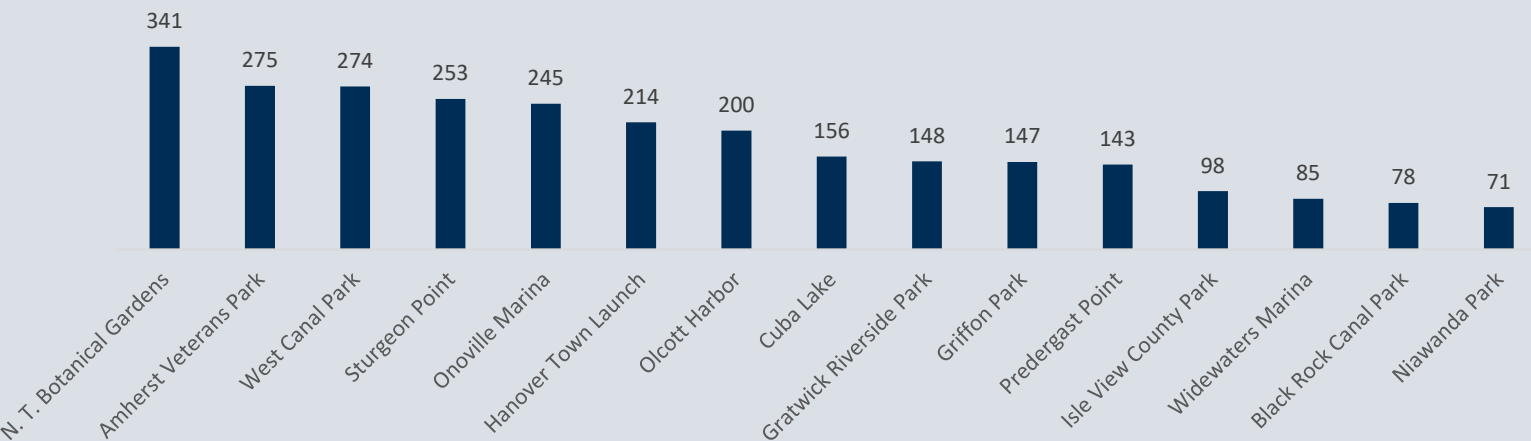

Watercraft Inspection Steward Program

Monthly Data Report - June 2022

Total Interactions
5,207

Total Inspections
2,372

83.9% Acceptance Rate

Were Any AIS Spread Prevention Measures Taken:

Previous Contact with a Boat Steward:

■ Yes ■ No ■ Boater Doesn't Know ■ Not Asked

The WNY PRISM Watercraft Inspection Steward Program has 16 stewards stationed at 15 different launches throughout western New York. The stewards perform voluntary watercraft inspections to remove visible aquatic plants and animals from all types of watercraft. They work Thursday-Sunday from Memorial Day until Labor Day.

Watercraft Inspected per Launch

Total Invasive Species Removed:
53

Curly Leaf Pondweed: 29

Eurasian Watermilfoil: 21

Zebra Mussel: 3