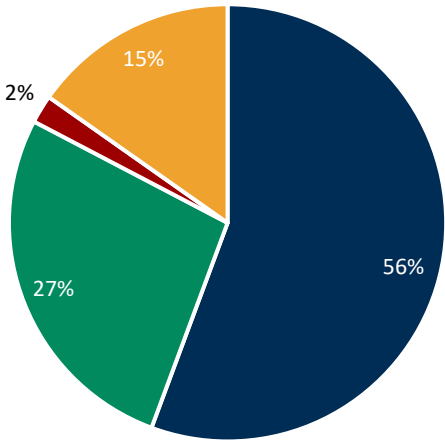

Watercraft Inspection Steward Program

Monthly Data Report - June 2022

Total Interactions
5,207

Total Inspections
2,372

83.9% Acceptance Rate

Were Any AIS Spread Prevention Measures Taken:

Previous Contact with a Boat Steward:

■ Yes ■ No ■ Boater Doesn't Know ■ Not Asked

The WNY PRISM Watercraft Inspection Steward Program has 16 stewards stationed at 15 different launches throughout western New York. The stewards perform voluntary watercraft inspections to remove visible aquatic plants and animals from all types of watercraft. They work Thursday-Sunday from Memorial Day until Labor Day.

Watercraft Inspected per Launch

Total Invasive Species Removed:
53

Curly Leaf Pondweed: 29

Eurasian Watermilfoil: 21

Zebra Mussel: 3