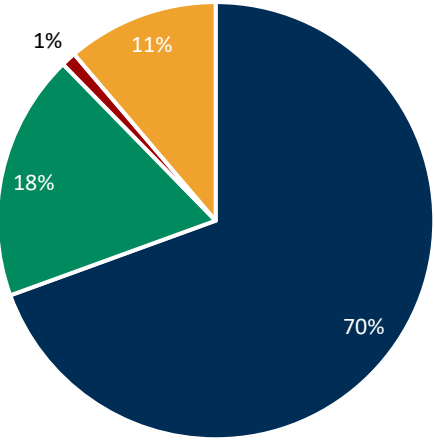

Watercraft Inspection Steward Program

Monthly Data Report - June 2022

Total Interactions
5,207

Total Inspections
2,372

83.9% Acceptance Rate

Were Any AIS Spread Prevention Measures Taken:

Previous Contact with a Boat Steward:

■ Yes ■ No ■ Boater Doesn't Know ■ Not Asked

The WNY PRISM Watercraft Inspection Steward Program has 16 stewards stationed at 15 different launches throughout western New York. The stewards perform voluntary watercraft inspections to remove visible aquatic plants and animals from all types of watercraft. They work Thursday-Sunday from Memorial Day until Labor Day.

Watercraft Inspected per Launch

Total Invasive Species Removed:
53

Curly Leaf Pondweed: 29

Eurasian Watermilfoil: 21

Zebra Mussel: 3